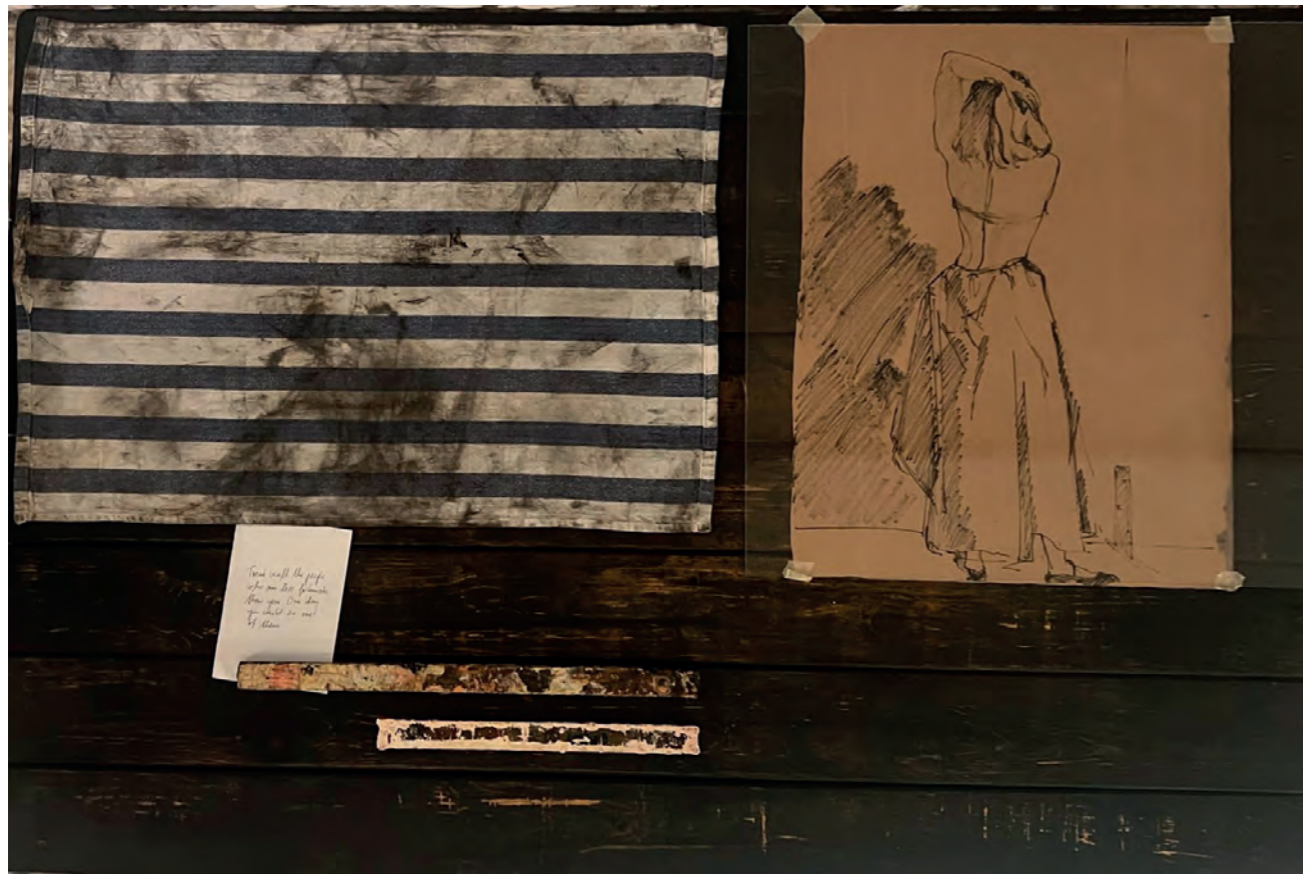

ROSMARIE (2025)
120x80cm
acrylic/watercolor on wooden panel lid/paper

DEMOCRACY (2025)
80X120cm
acrylic/boat paint on linen pads on wooden pallet lid, steel framed

BLOOD ON THE TRACKS (2025)
acrylic on book pages on wooden panel lid
120x80cm