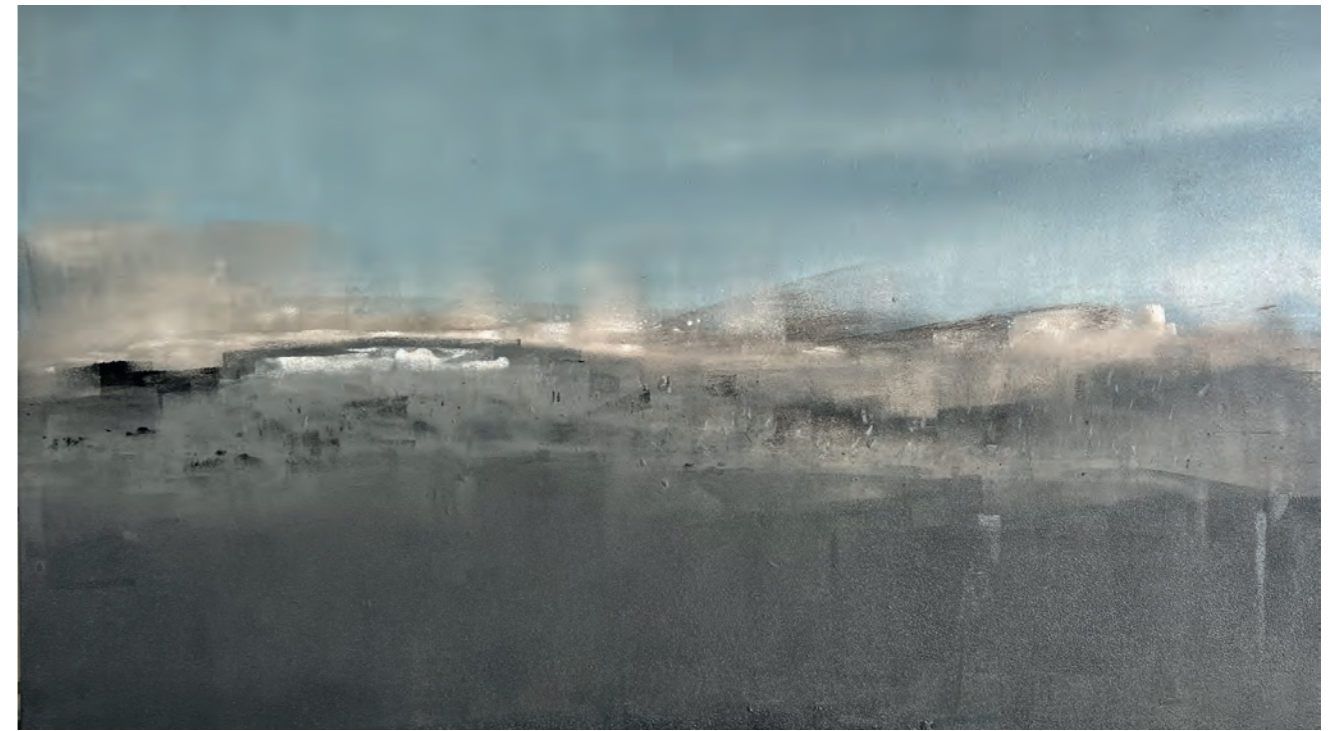

ECLIPSE (2025)
58x100cm
acrylic/texture paste/boat varnish on wooden panel