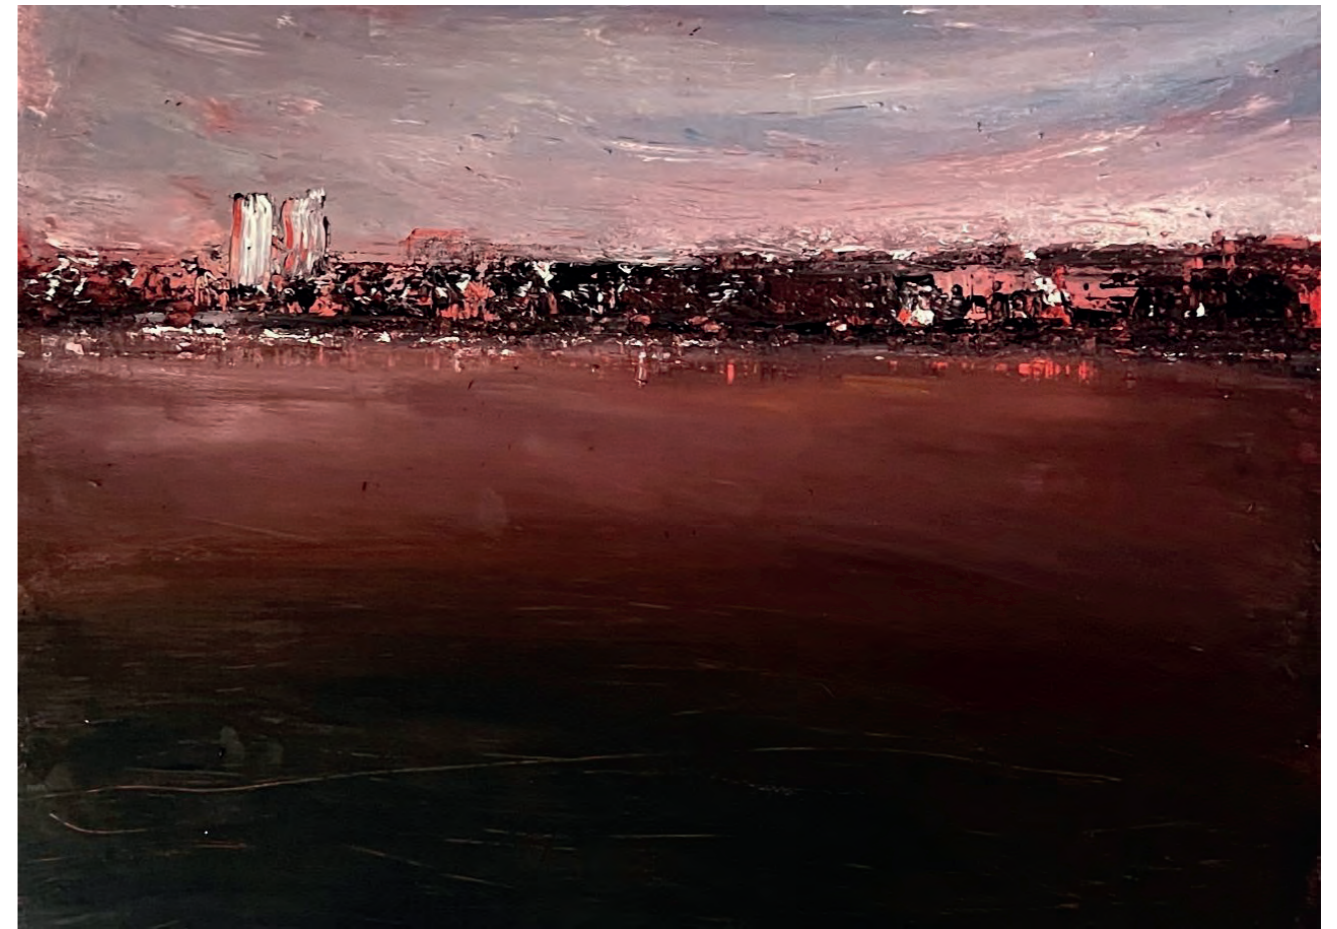

SAVE THE OCEAN (2023)
50x70cm
acrylic on cardboard