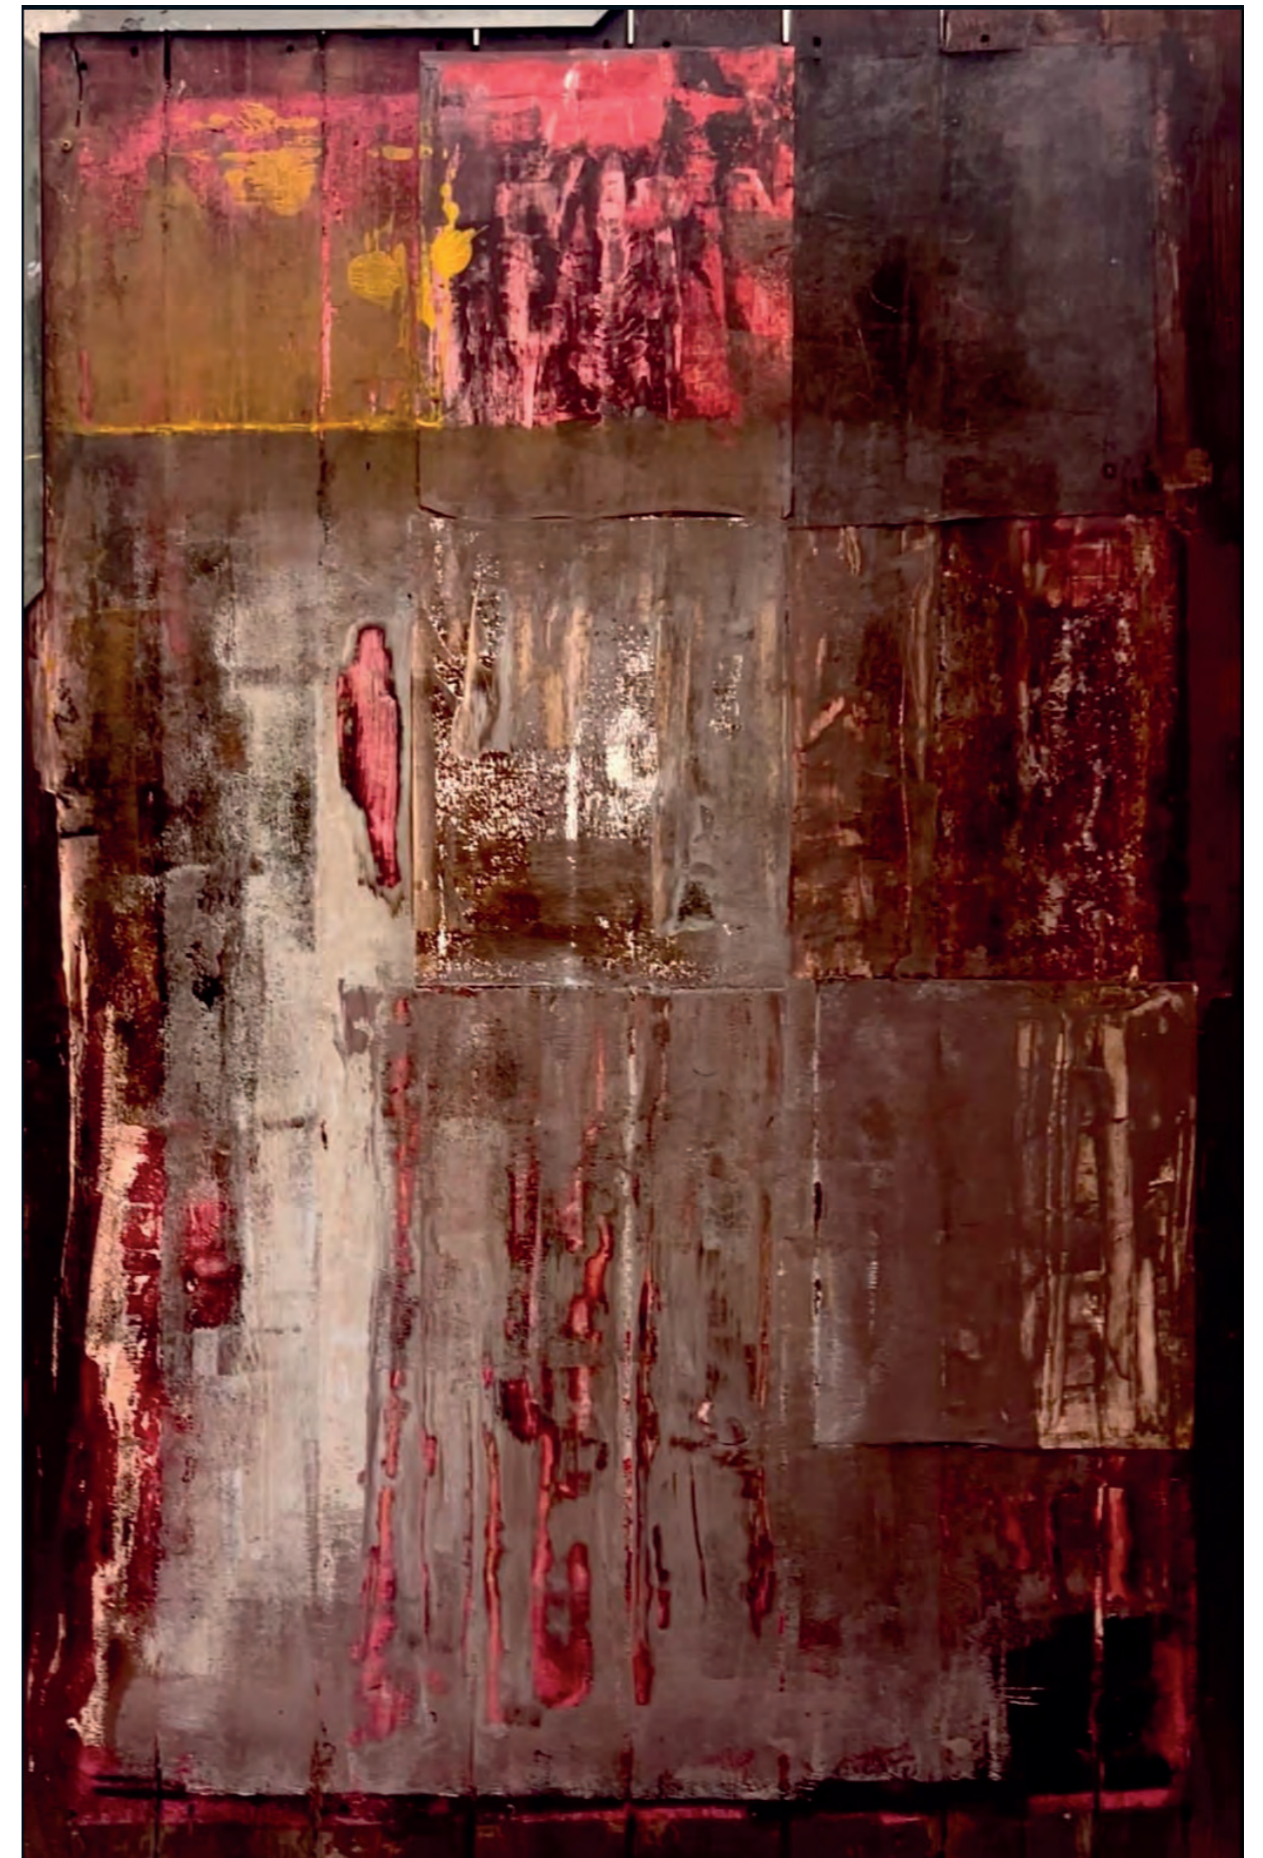

ESPACES LIMINAUX (2025)
120x80cm
acrylic/linen/metal on wooden pannel lid