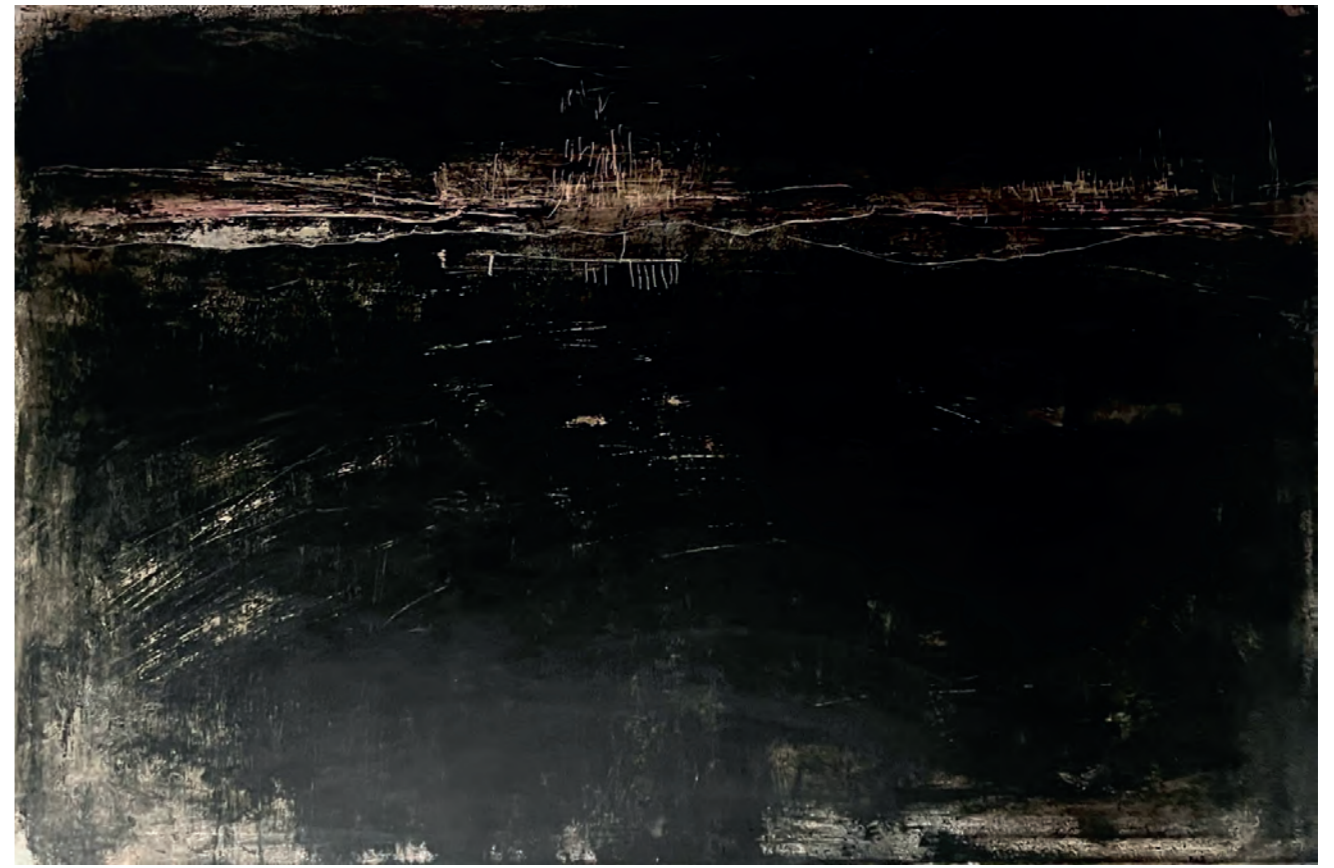

888 C. (2025)
100x150cm
acrylic on canvas