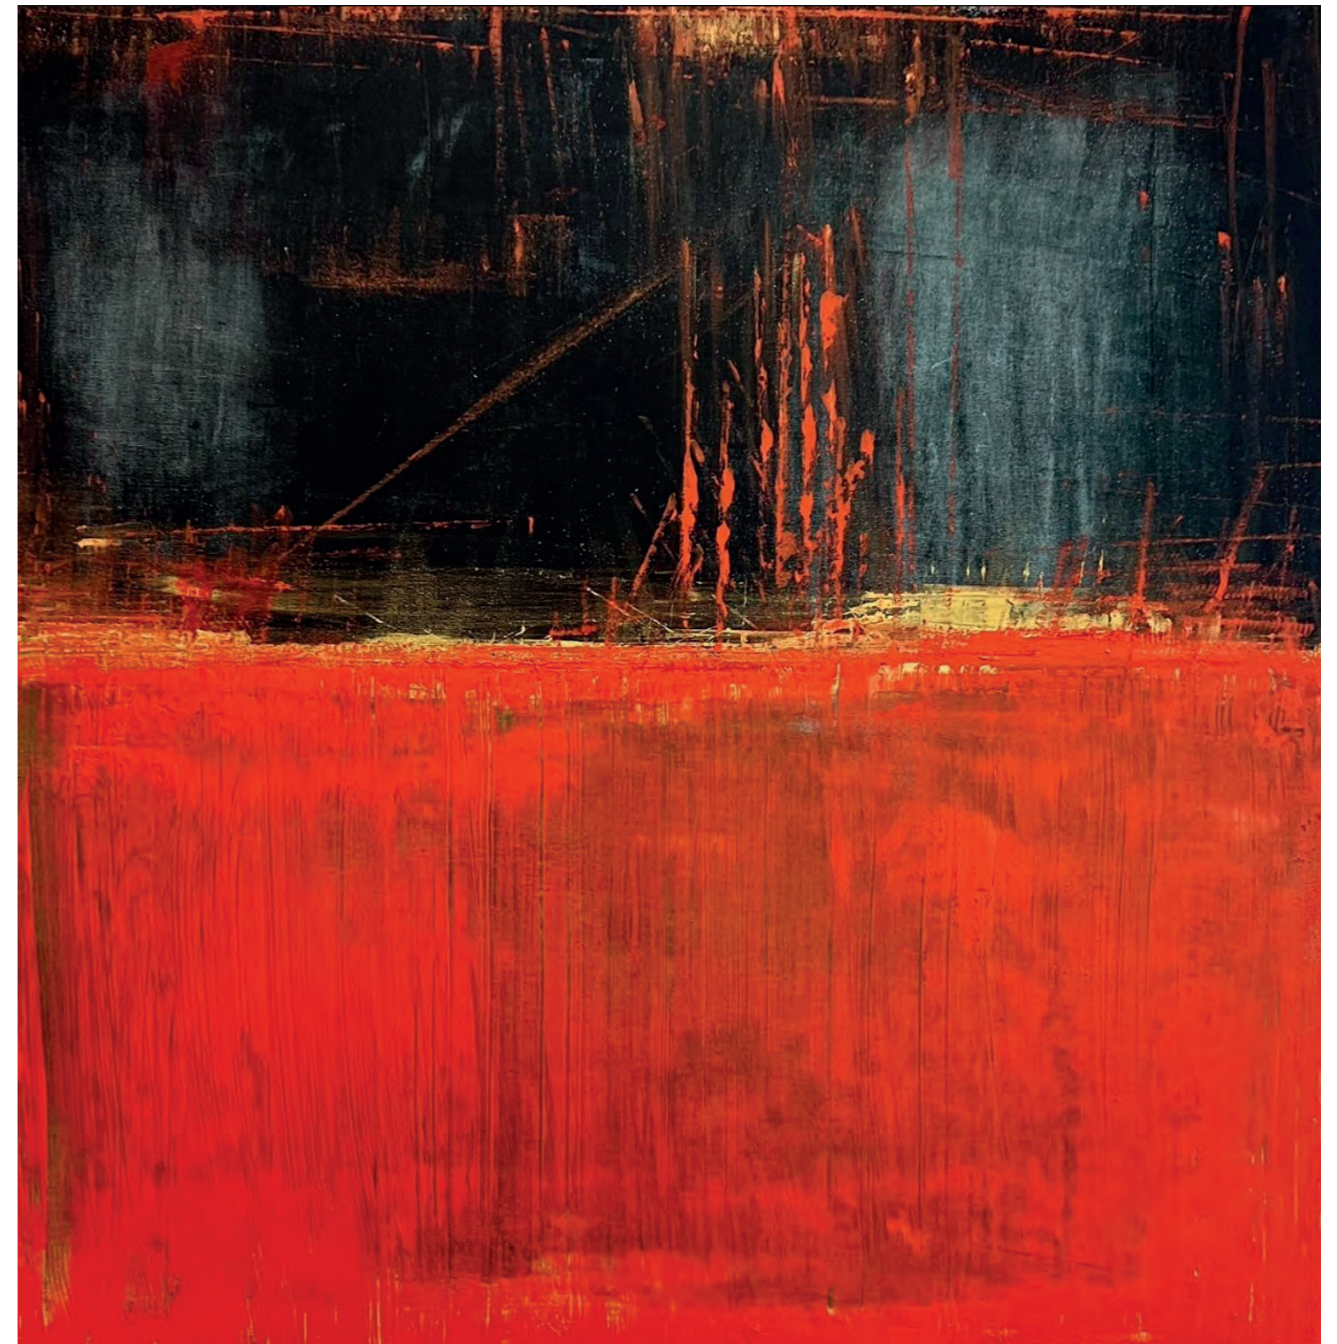

CAVE (2022)
80x80cm
acrylic on canvas