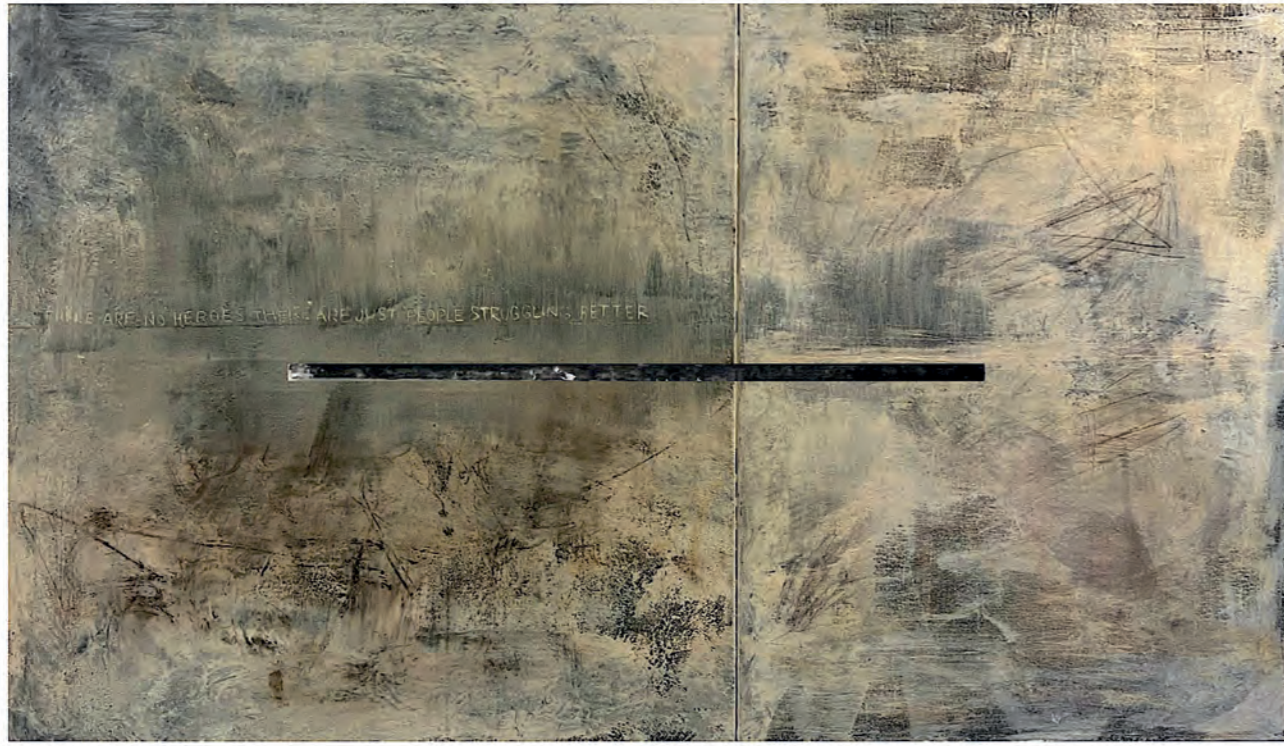

CONTENT IS KING (2025)
85x125cm
acrylic/linen oil on steel pallet lid