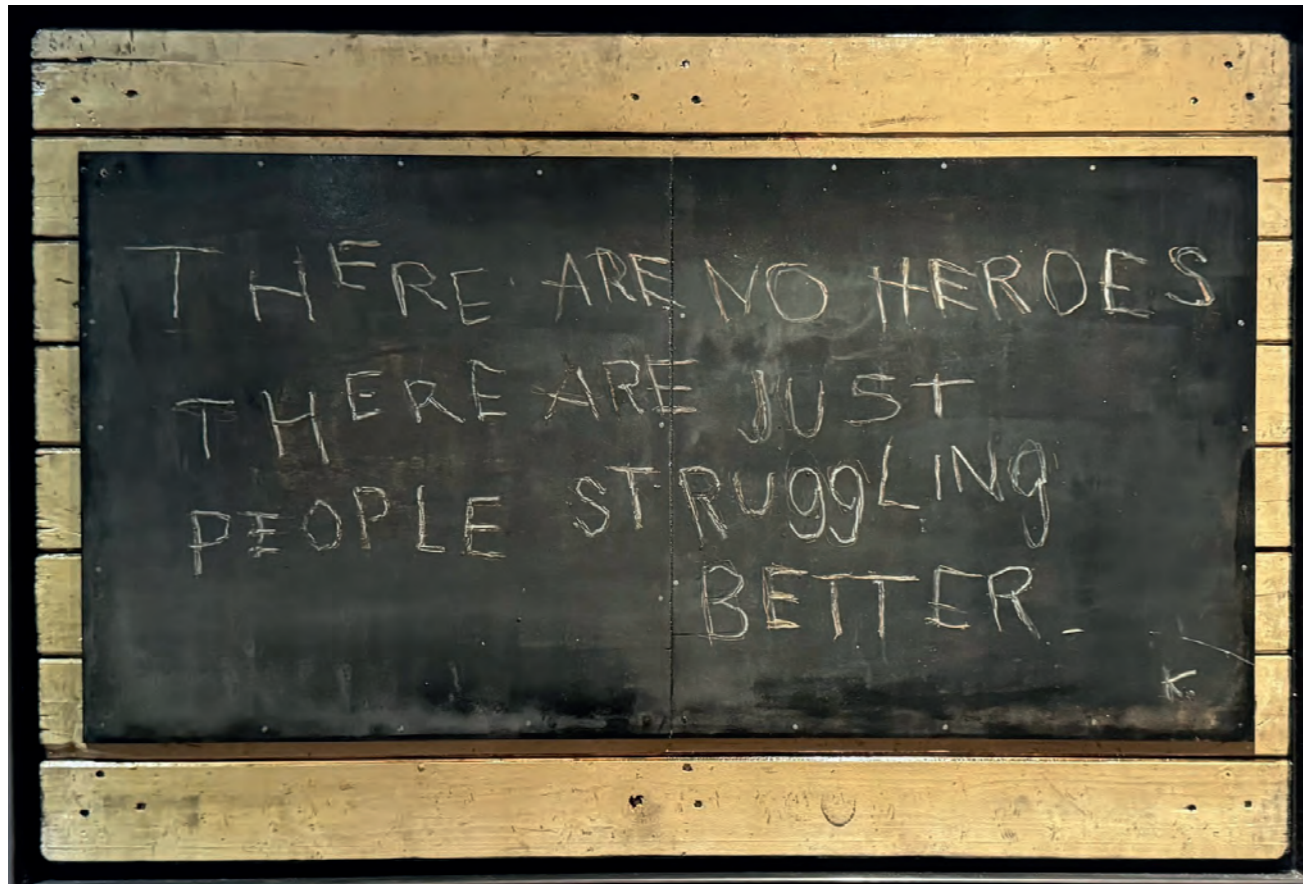

L'ETAT DE RESISTANCE 2 (2025)
80X120cm
engine oil/acrylic/boat paint/paper scraps on cotton towel/wooden pallet lid, steel framed