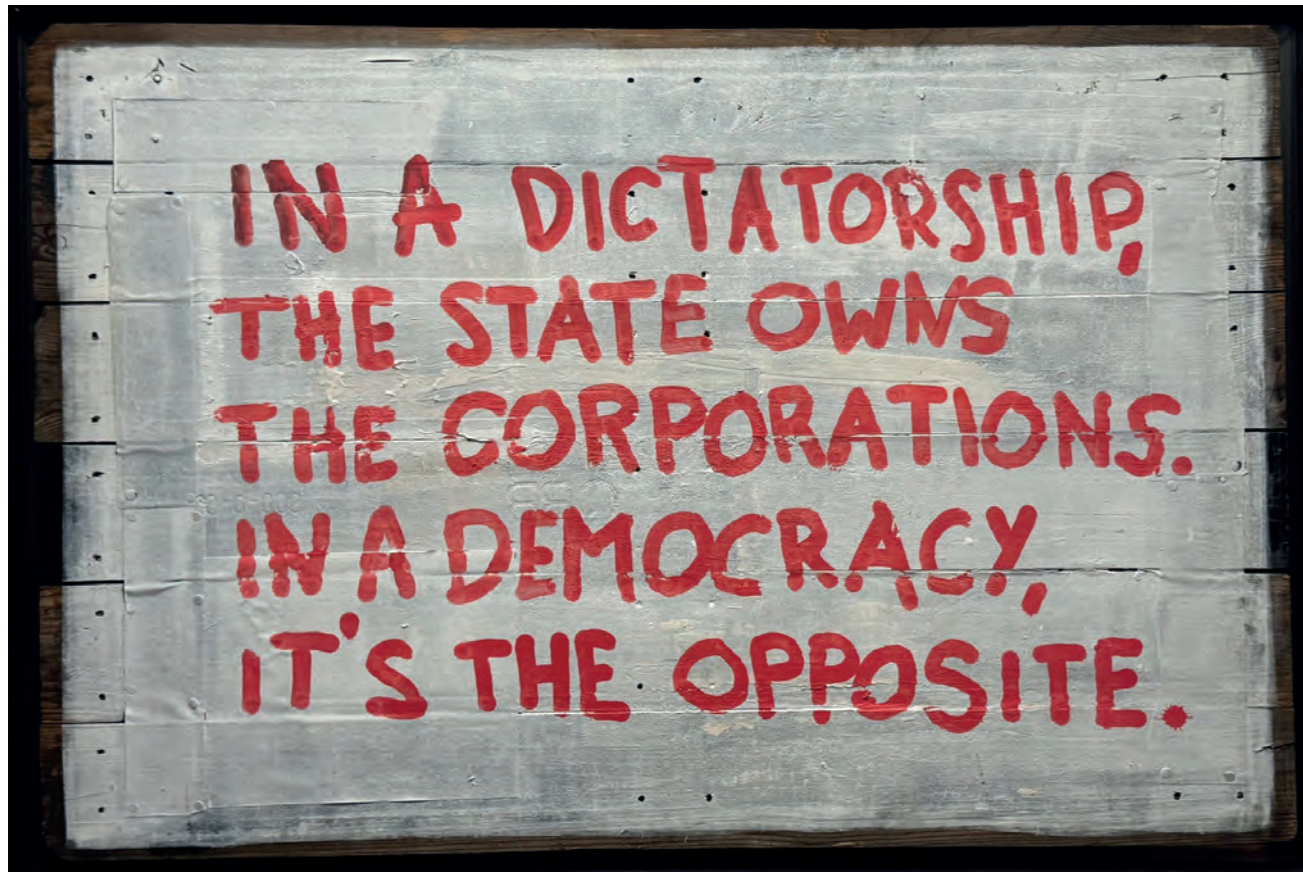

ROSMARIE (2025)
120x80cm
acrylic/watercolor on wooden panel lid/paper

DEMOCRACY (2025)
80X120cm
acrylic/boat paint on linen pads on wooden pallet lid, steel framed

BLOOD ON THE TRACKS (2025)
acrylic on book pages on wooden panel lid
120x80cm