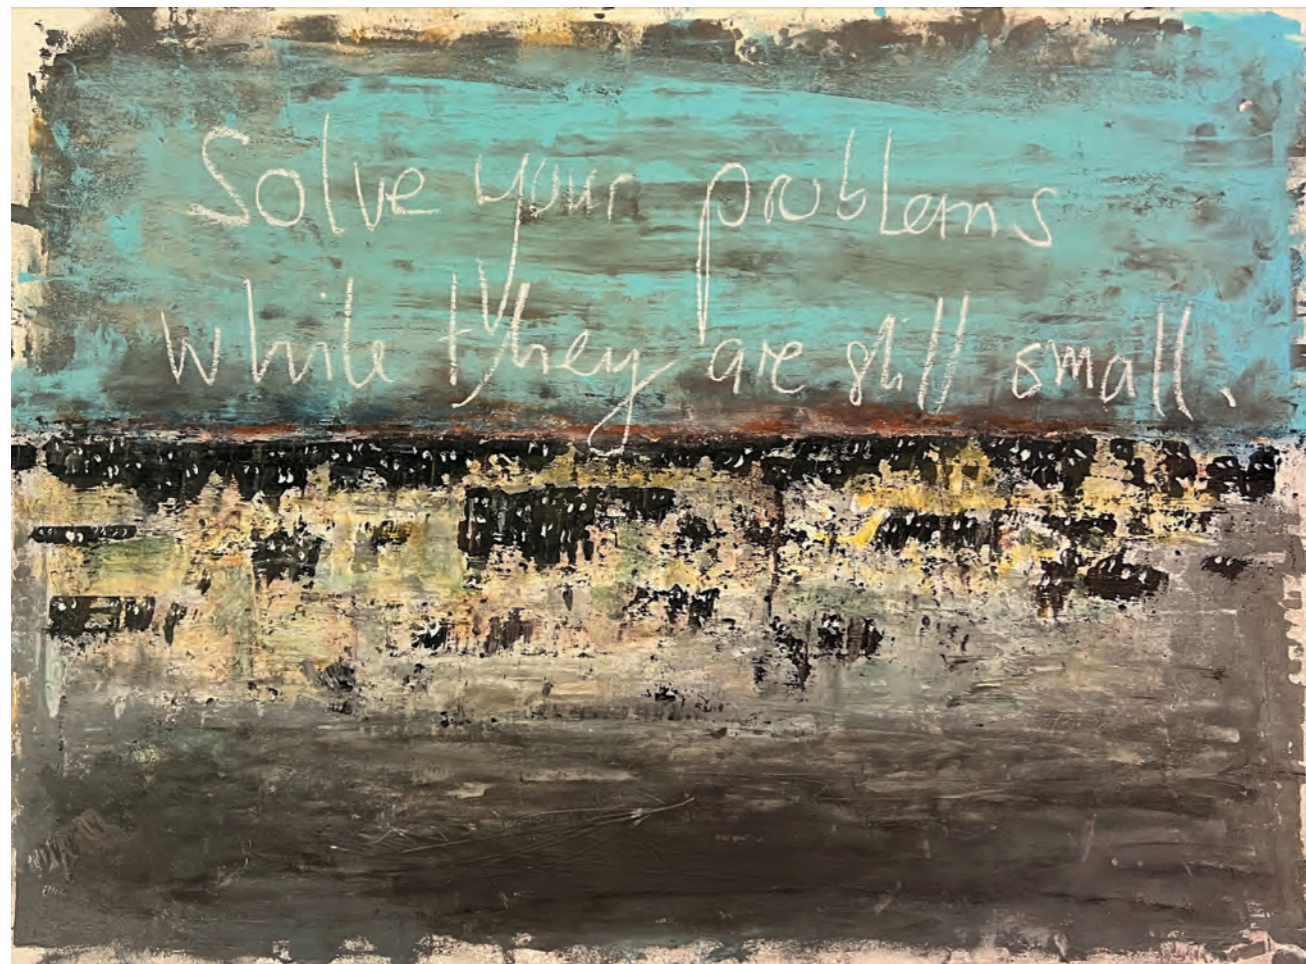

EMERGE (2023)
100x70cm (framed)
acrylic/oil pastel on card board