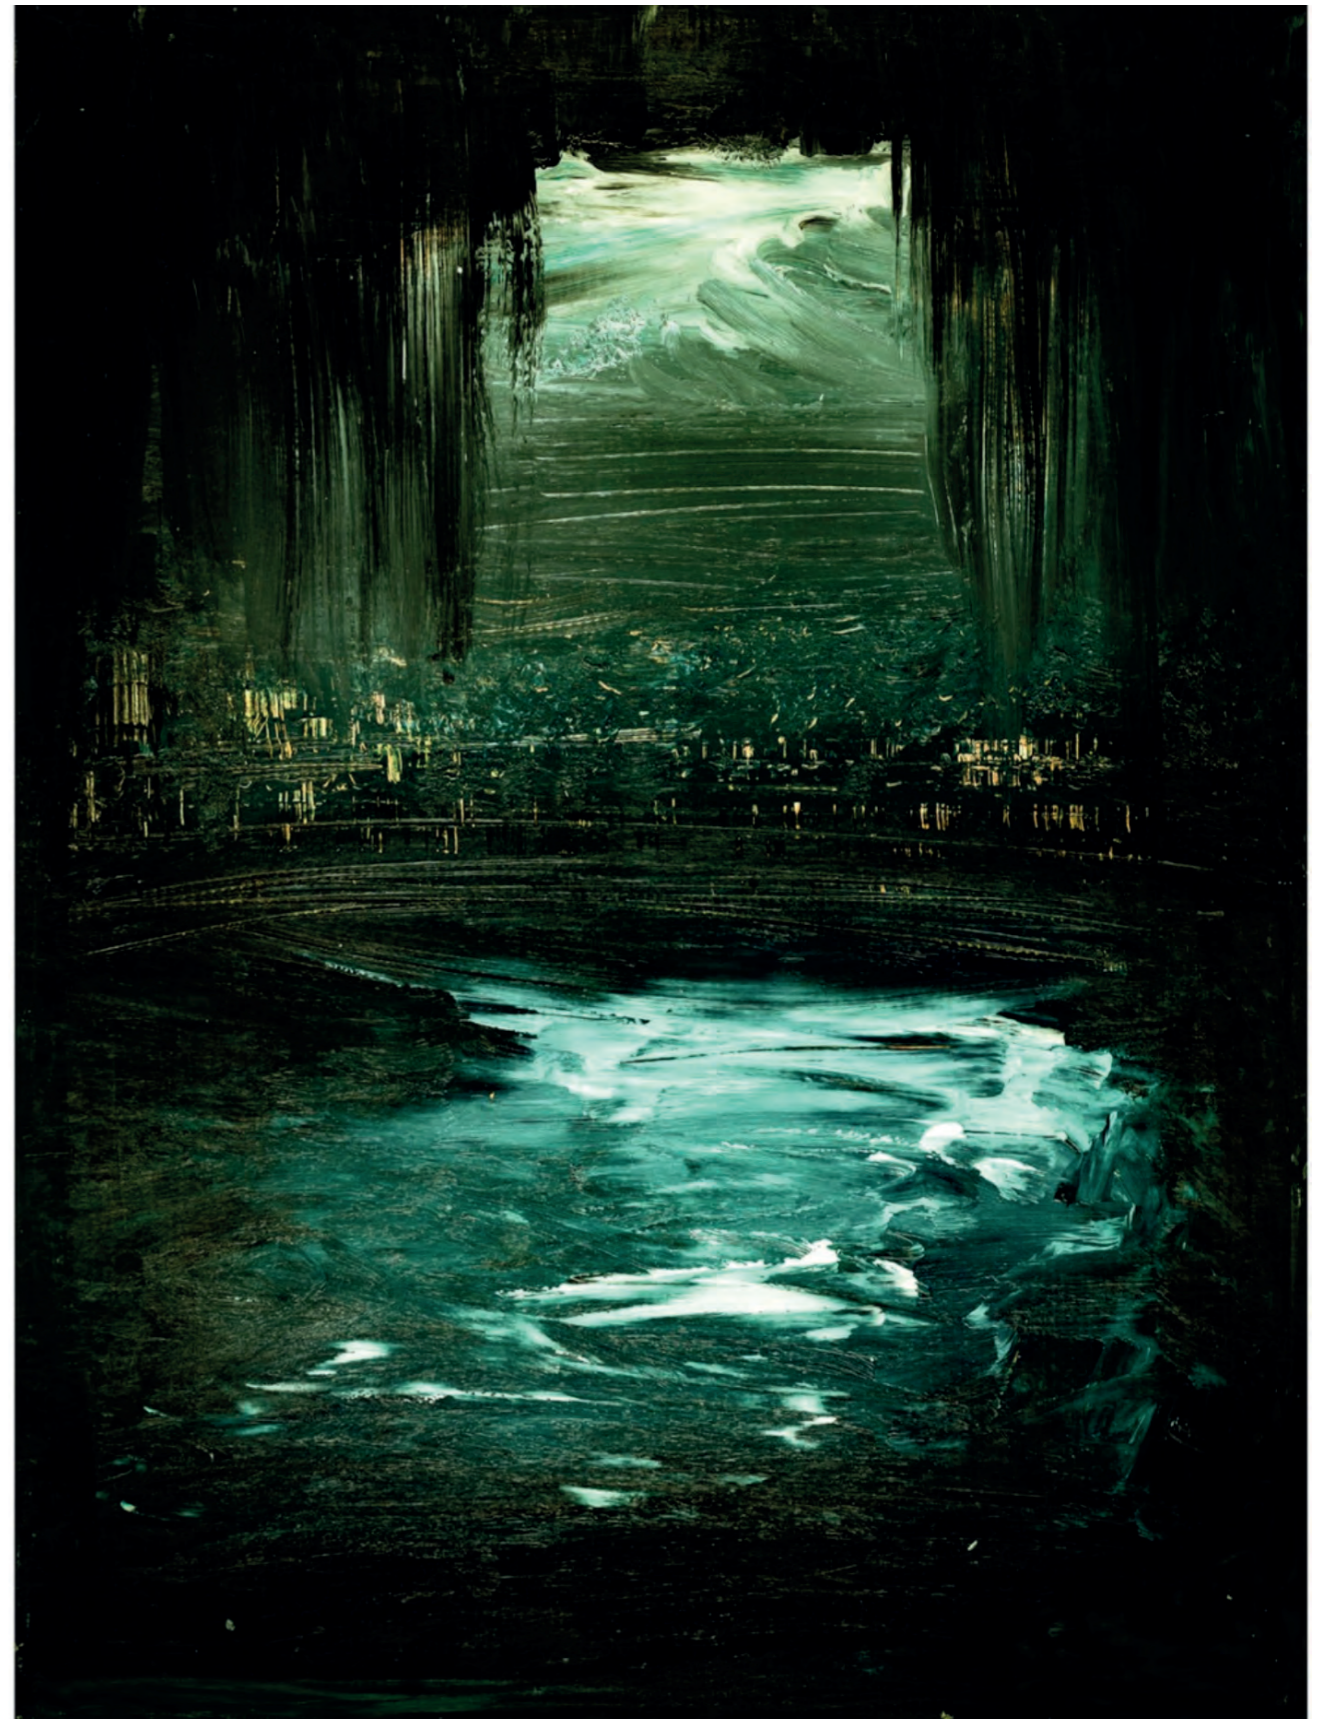

SUMMER (2022)
100x100cm
acrylic on canvas